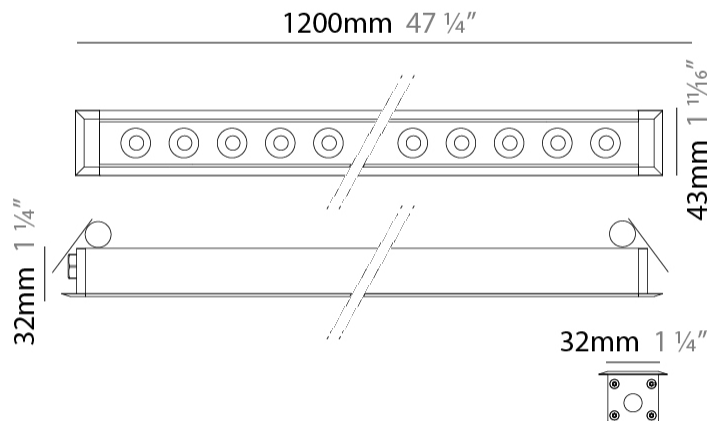

GENERAL

Series: Mini Corniche
Brand: Platek
Division: Exterior
Mounting Type: Recessed
Mounting Location: Ceiling
Subcategory: Downlight

PHYSICAL

Shape: Rectangle
Length (mm): 1220
Length (in): 48 1/32
Width (mm): 43
Width (in): 1 3/4
Height (mm): 32
Height (in): 1 1/4
Ceiling Thickness (mm): 2 - 13
Ceiling Thickness (in): 1/16 - 1/2
Light Distribution: Downlight
Weight (kg): 2.7
Weight (lbs): 5.9
Diffuser: Clear tempered glass
Gasket: Gore-Tex valve to prevent condensation
Fixture Material: Extruded Aluminum
Cut-out Measurements: 36mm / 1 7/16" x 1210mm / 47 5/8"

ELECTRICAL

Lamp Type: LED
Total Output Wattage (W): 40 / 20 (Dif) / 21 (Asy)
Driver Included: No
Driver Location: Remote
Driver Type: Constant Voltage - 120 / 277Vac
Input Voltage (V): 120
Output Voltage (V): 24
Upon Request: (Not included - see components [IP65 or higher enclosure to be supplied by others]) 0-10Vdc dimming / Phase dimming / Non-dimming 120/277Vac

LED

Number of LEDs: 36
Color Temperature (°K): 3000 / 4000
Max. Delivered Lumen (lm): 3000 / 3120
Nominal Lumen (lm): 5040 / 5220
CRI: >80 CRI
Lamp Life (hrs): 60000

OPTICAL

Optic°: 13 / 26 / 40 / ASY / DIF / ELL

RATINGS AND CERTIFICATIONS

Certified By: Certified for North American Standards
IP rating: IP65
IK Rating: IK07
Bug Rating: B3 U1 G1
Upon Request: Higher Maximum Ambient Temperature

PROJECT
TYPE
SPECIFIER
QUANTITY
DATE