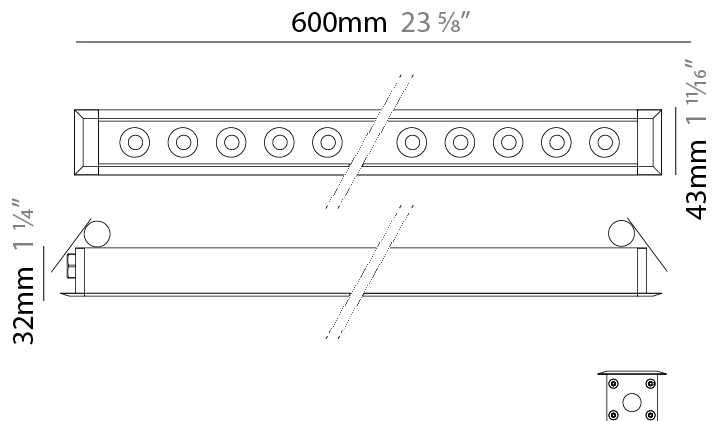

GENERAL

Series: Mini Corniche
Brand: Platek
Division: Exterior
Mounting Type: Recessed
Mounting Location: Ceiling
Subcategory: Downlight

PHYSICAL

Shape: Rectangle
Length (mm): 620
Length (in): 24 ³/₈
Width (mm): 43
Width (in): 1 ⁵/₈
Height (mm): 32
Height (in): 1 ¹/₄
Ceiling Thickness (mm): 2 - 13
Ceiling Thickness (in): 1/16 - 1/2
Light Distribution: Downlight
Weight (kg): 1.3
Weight (lbs): 2.8
Diffuser: Clear tempered glass
Gasket: Gore-Tex valve to prevent condensation
Fixture Finish: BLK / WHI / GRY / COR / ANT / BRZ
Fixture Material: Extruded Aluminum
Cut-out Measurements: 36mm / 1 7/16" x 610mm / 24"

ELECTRICAL

Lamp Type: LED
Total Output Wattage (W): 18.5 / 10.5 (Dif) / 11 (Asy)
Driver Included: No
Driver Location: Remote
Driver Type: Constant Voltage - 120 / 277Vac
Driver Class: Class 2
Input Voltage (V): 120 - 277
Output Voltage (V): 24
Upon Request: (Not included - see components [IP65 or higher enclosure to be supplied by others]) 0-10Vdc dimming / Phase dimming / Non-dimming 120/277Vac

LED

Number of LEDs: 18
Color Temperature (°K): 3000 / 4000
Max. Delivered Lumen (lm): 1500 / 1560
Nominal Lumen (lm): 2520 / 2610
CRI: >80 CRI
Lamp Life (hrs): 60000

OPTICAL

Optic°: 13 / 26 / 40 / ASY / DIF / ELL

RATINGS AND CERTIFICATIONS

Certified By: Certified for North American Standards
IP rating: IP65
IK Rating: IK07
Bug Rating: B2 U1 G0
Upon Request: Higher Maximum Ambient Temperature

E