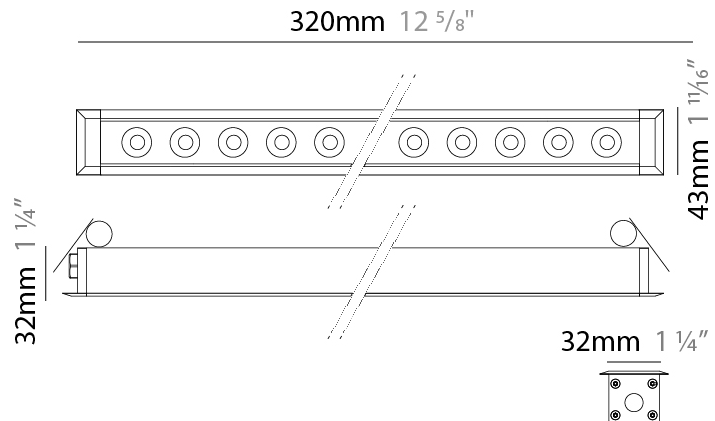

GENERAL

Series: Mini Corniche
Brand: Platek
Division: Exterior
Mounting Type: Recessed
Mounting Location: Ceiling
Subcategory: Downlight

PHYSICAL

Shape: Rectangle
Length (mm): 320
Length (in): 12 ⁵/₈
Width (mm): 43
Width (in): 1 ⁵/₈
Height (mm): 32
Height (in): 1 ¹/₄
Ceiling Thickness (mm): 2 - 13
Ceiling Thickness (in): 1/16 - 1/2
Light Distribution: Downlight
Weight (kg): 0.8
Weight (lbs): 1.76
Diffuser: Clear tempered glass
Gasket: Gore-Tex valve to prevent condensation
Fixture Finish: BLK / WHI / GRY / COR / ANT / BRZ
Fixture Material: Extruded Aluminum
Cut-out Measurements: 36mm / 1 7/16" x 310mm / 12 3/16"

ELECTRICAL

Lamp Type: LED
Total Output Wattage (W): 9.5 / 5.5 / 6
Driver Included: No
Driver Location: Remote
Driver Type: Constant Voltage - 120 / 277Vac
Driver Class: Class 2
Input Voltage (V): 120 - 277
Output Voltage (V): 24
Upon Request: (Not included - see components [IP65 or higher enclosure to be supplied by others]) 0-10Vdc dimming / Phase dimming / Non-dimming 120/277Vac

LED

Number of LEDs: 9
Color Temperature (°K): 3000 / 4000
Max. Delivered Lumen (lm): 750 / 780
Nominal Lumen (lm): 1260 / 1305
CRI: >80 CRI
Lamp Life (hrs): 60000

OPTICAL

Optic^o: 13 / 26 / 40 / ASY / DIF / ELL

RATINGS AND CERTIFICATIONS

Certified By: Certified for North American Standards
IP rating: IP65
IK Rating: IK07
Bug Rating: B1 U1 G0
Upon Request: Higher Maximum Ambient Temperature

PROJECT
TYPE
SPECIFIER
QUANTITY
DATE