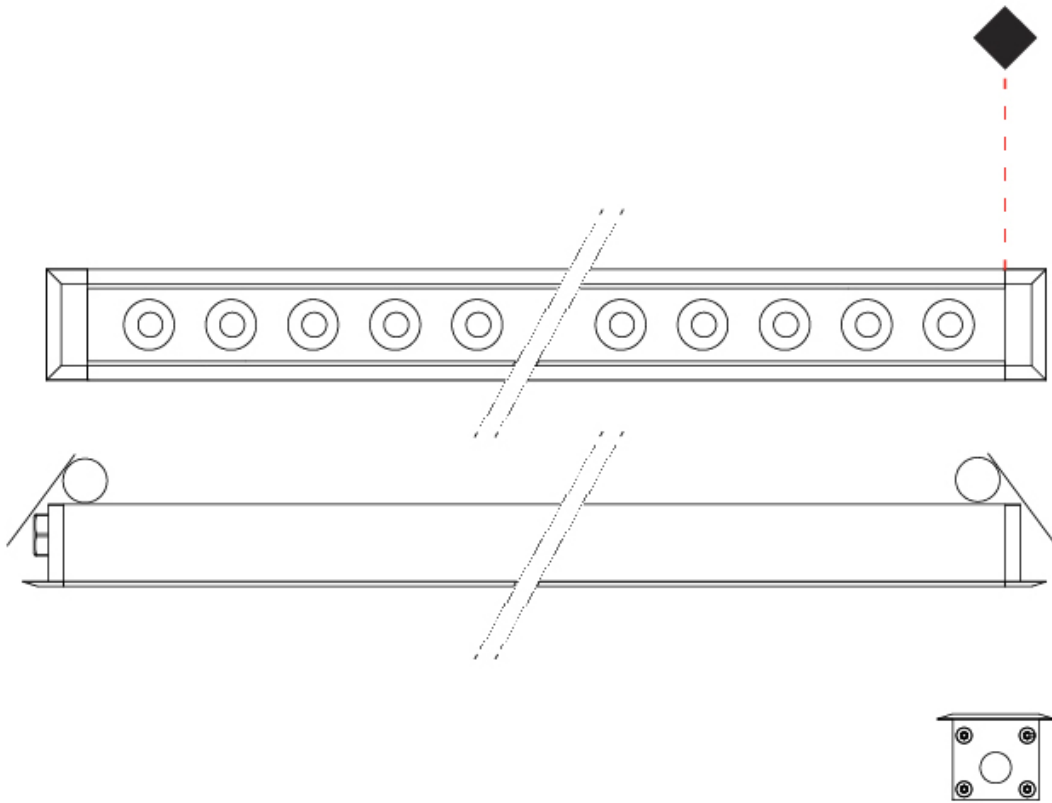

MINI CORNICHE RECESSED

E9Q106-

PROJECT _____

TYPE _____

SPECIFIER _____

QUANTITY _____

DATE _____

E